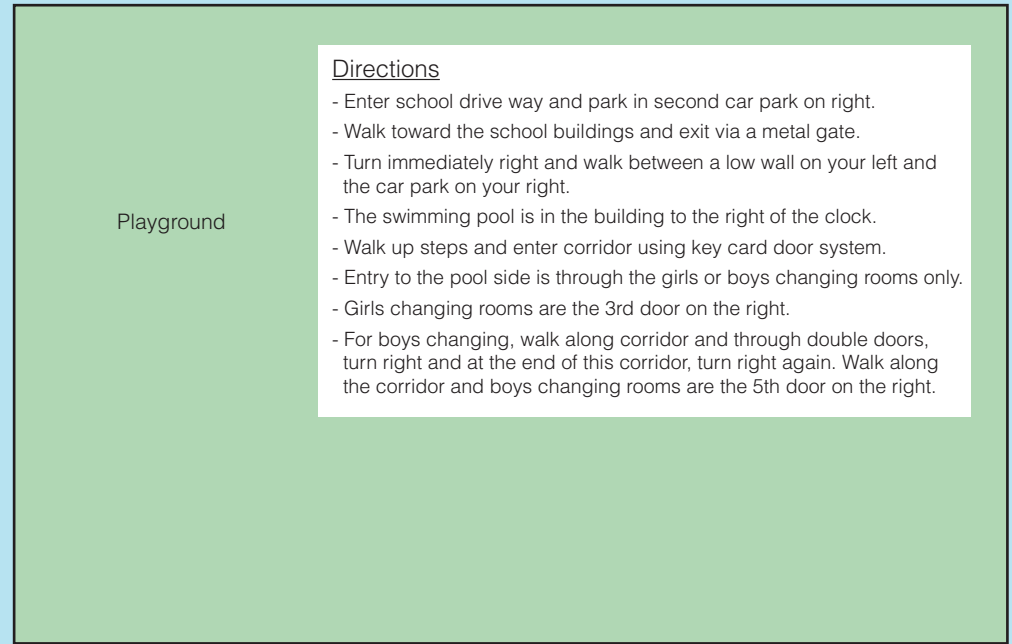

# ST MARTIN'S GARDEN PRIMARY SCHOOL

150 FROME ROAD, ODD DOWN, BATH BA2 5RE

**Directions**

- Enter school drive way and park in second car park on right.
- Walk toward the school buildings and exit via a metal gate.
- Turn immediately right and walk between a low wall on your left and the car park on your right.
- The swimming pool is in the building to the right of the clock.
- Walk up steps and enter corridor using key card door system.
- Entry to the pool side is through the girls or boys changing rooms only.
- Girls changing rooms are the 3rd door on the right.
- For boys changing, walk along corridor and through double doors, turn right and at the end of this corridor, turn right again. Walk along the corridor and boys changing rooms are the 5th door on the right.