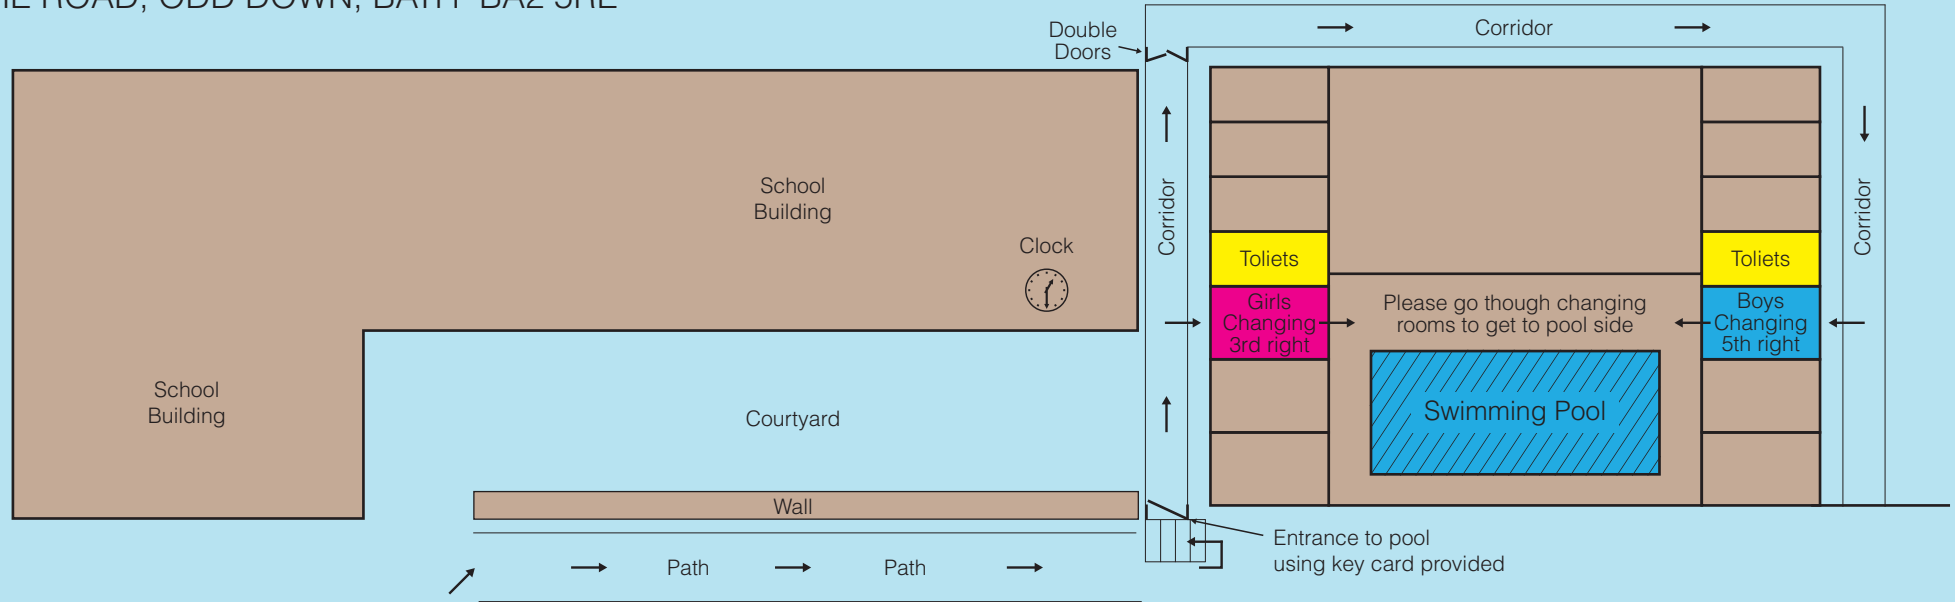

# ST MARTIN'S GARDEN PRIMARY SCHOOL

150 FROME ROAD, ODD DOWN, BATH BA2 5RE

**Directions**

- Enter school drive way and park in second car park on right.
- Walk toward the school buildings and exit via a metal gate.
- Turn immediately right and walk between a low wall on your left and the car park on your right.
- The swimming pool is in the building to the right of the clock.
- Walk up steps and enter corridor using key card door system.
- Entry to the pool side is through the girls or boys changing rooms only.
- Girls changing rooms are the 3rd door on the right.
- For boys changing, walk along corridor and through double doors, turn right and at the end of this corridor, turn right again. Walk along the corridor and boys changing rooms are the 5th door on the right.