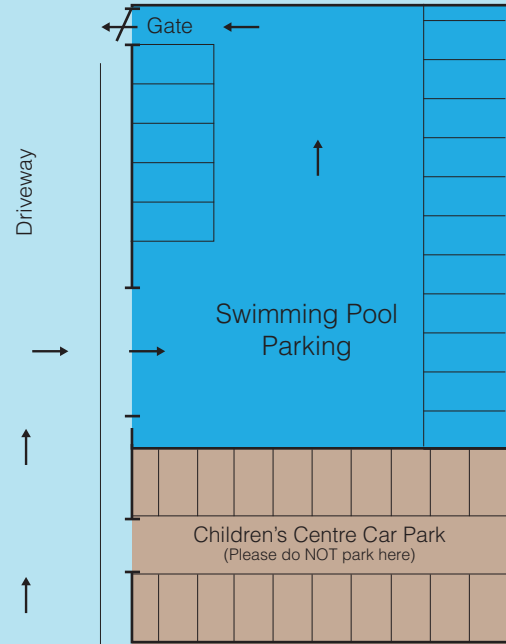

# ST MARTIN'S GARDEN PRIMARY SCHOOL

150 FROME ROAD, ODD DOWN, BATH BA2 5RE

**Directions**

- Enter school drive way and park in second car park on right.
- Walk toward the school buildings and exit via a metal gate.
- Turn immediately right and walk between a low wall on your left and the car park on your right.
- The swimming pool is in the building to the right of the clock.
- Walk up steps and enter corridor using key card door system.
- Entry to the pool side is through the girls or boys changing rooms only.
- Girls changing rooms are the 3rd door on the right.
- For boys changing, walk along corridor and through double doors, turn right and at the end of this corridor, turn right again. Walk along the corridor and boys changing rooms are the 5th door on the right.